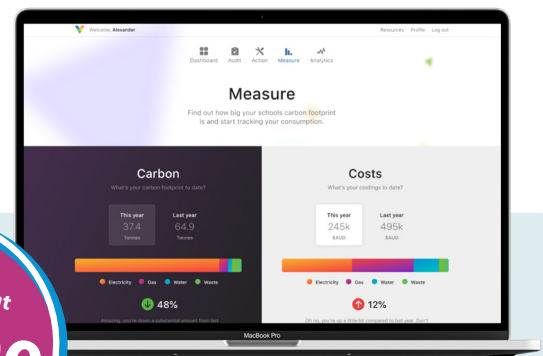

The **ClimateClever Initiative** is an innovative, data-driven, program that enables users to *measure, track* and *compare* their utility consumption and carbon footprint, reduce their emissions and utility costs, and increase their knowledge around climate change, sustainability and low carbon living. Our new Business Platform and App helps guide companies through actions they can take to save money AND the environment!

With more and more consumers choosing products and services from companies who are demonstrating climate action, this is an opportunity for you to stand out from the rest and be seen as leaders!