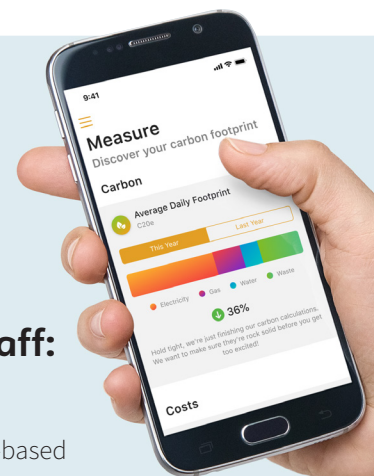

Benefits for your staff:

- Reduction in utility bills
- Tailored tips and evidence-based recommendations for actions
- Ability to measure and track consumption, costs and carbon emissions, and the impact of your actions
- Ability to audit and compare household appliances
- Opportunity to stay connected with others
- A meaningful activity to engage the whole family
- Opportunity to join a growing community of people taking action on climate change!