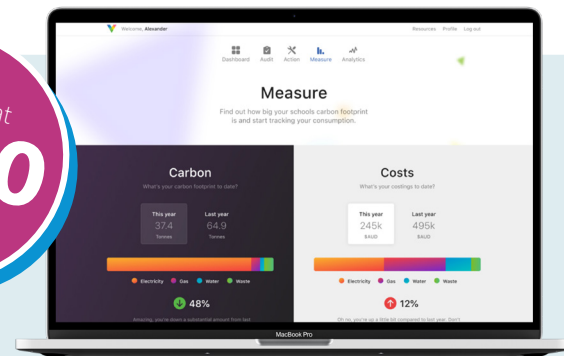

Join us today!

Benefits of the ClimateClever App*

- Access to a simple-to-use, engaging and tried-and-tested online platform;
- Ability to measure and track consumption, costs & carbon emissions throughout the year
- Access to tailored tips & evidence-based recommendations for actions to reduce your emissions;
- Ability to assign actions to individuals within your business, engaging your staff in the process;
- Ability to track your progress and the impact of your chosen actions
- Ability to purchase offsets;
- Become carbon neutral, using credible and certifiable methods;
- A meaningful way to engage your whole organisation;
- Opportunity to join a growing community of businesses taking action on climate change!

*ClimateClever will calculate your carbon footprint manually right now, and transition all your data over to the App when it launches, so you can hit the ground running!

Starting at
$500