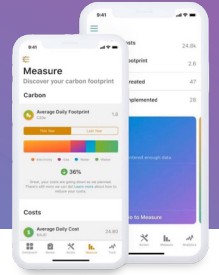

ClimateClever Business App

Join us today and start measuring and reducing your organisation's carbon footprint AND save money!

The **ClimateClever Initiative** is an innovative, data-driven, online platform that enables users to *measure, track* and *compare* their utility consumption and carbon footprint, reduce their emissions and utility costs, and increase their knowledge around climate change, sustainability and low carbon living.

Join us today!

Benefits of the ClimateClever App*

- Access to a simple-to-use, engaging and tried-and-tested online platform;
- Ability to measure and track consumption, costs & carbon emissions throughout the year
- Access to tailored tips & evidence-based recommendations for actions to reduce your emissions;
- Ability to assign actions to individuals within your business, engaging your staff in the process;
- Ability to track your progress and the impact of your chosen actions
- Ability to purchase offsets;
- Become carbon neutral, using credible and certifiable methods;
- A meaningful way to engage your whole organisation;
- Opportunity to join a growing community of businesses taking action on climate change!