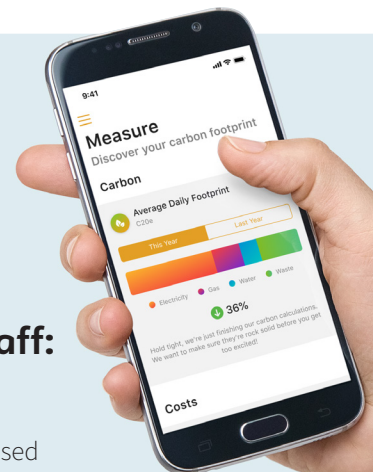

Benefits for your staff:

- Reduction in utility bills
- Tailored tips & evidence-based recommendations for actions
- Ability to measure and track consumption, costs & carbon emissions, and the impact of your actions
- Ability to audit and compare household appliances
- Opportunity to stay connected with others
- A meaningful activity to engage the whole family
- Opportunity to join a growing community of people taking action on climate change!