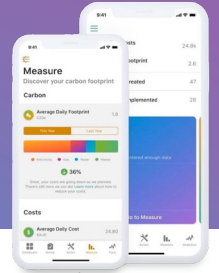

# ClimateClever Business App

Join us today and start measuring and reducing your organisation's carbon footprint AND save money!

The **ClimateClever Initiative** is an innovative, data-driven, program that enables users to *measure, track* and *compare* their utility consumption and carbon footprint, reduce their emissions and utility costs, and increase their knowledge around climate change, sustainability and low carbon living. Our new Business Platform and App helps guide companies through actions they can take to save money AND the environment!

### Benefits of the ClimateClever App:

- Access to a simple-to-use, engaging and tried-and-tested online platform;
- Ability to measure and track consumption, costs & carbon emissions throughout the year;
- Access to tailored tips & evidence-based recommendations for actions to reduce your emissions;
- Ability to assign actions to individuals within your business, engaging your staff in the process;
- Ability to track your progress and the impact of your chosen actions;
- Ability to purchase offsets;
- Become carbon neutral, using credible and certifiable methods;
- A meaningful way to engage your whole organisation;
- Opportunity to join a growing community of businesses taking action on climate change!