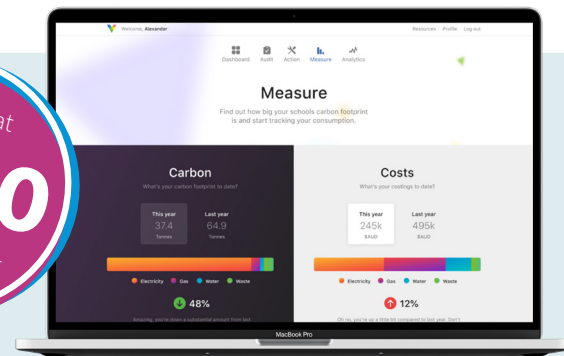

Join us today!

Benefits of the ClimateClever App:

- Access to a simple-to-use, engaging and tried-and-tested online platform;
- Ability to measure and track consumption, costs & carbon emissions throughout the year;
- Access to tailored tips & evidence-based recommendations for actions to reduce your emissions;
- Ability to assign actions to individuals within your business, engaging your staff in the process;
- Ability to track your progress and the impact of your chosen actions;
- Ability to purchase offsets;
- Become carbon neutral, using credible and certifiable methods;
- A meaningful way to engage your whole organisation;
- Opportunity to join a growing community of businesses taking action on climate change!

Starting at
$500
per year + GST