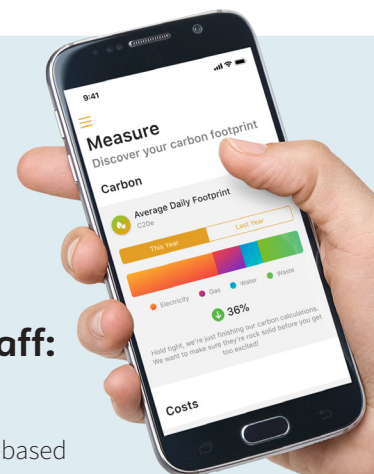

Benefits for your staff:

- Reduction in utility bills
- Tailored tips and evidence-based recommendations for actions
- Ability to measure and track consumption, costs and carbon emissions, and the impact of your actions
- Ability to audit and compare household appliances
- Opportunity to stay connected with others
- A meaningful activity to engage the whole family
- Opportunity to join a growing community of people taking action on climate change!